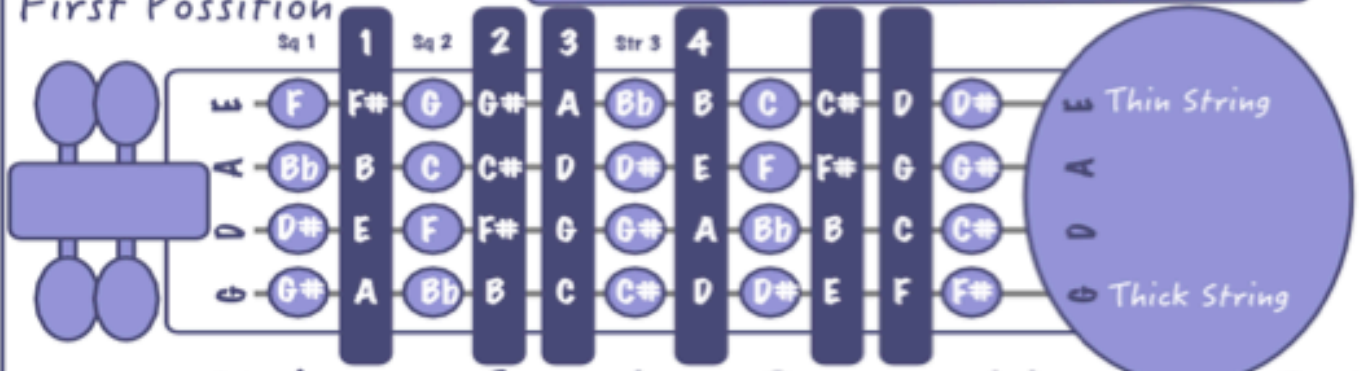

Violin Dictionary

Free Music Resources

www.softpurpledogs.com

Soft Purple Dogs

First Position

1 2 3 4 Third Position

Open Strings : Greedy - Dogs - Always - Eat

Enharmonic Notes : A# = Bb C# = Db D# = Eb F# = Gb G# = Ab

Sq = Squashed
Str = Stretched

G	A	B	C
G	G	G	G
0	1	2	3

D	E	F#	G
D	D	D	D
0	1	2	3

A	B	C#	D
A	A	A	A
0	1	2	3

E	F#	G#	A	B	C#	D
E	E	E	E	E	E	E
0	1	2	3	4	3	Sq 4

3rd Poss.